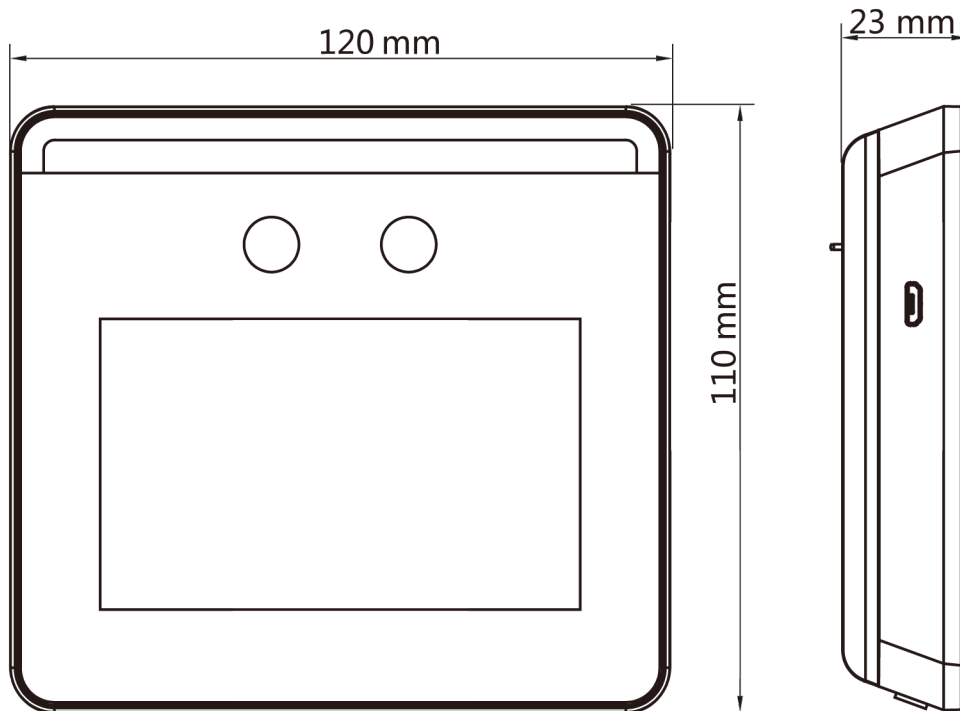

Dimensions